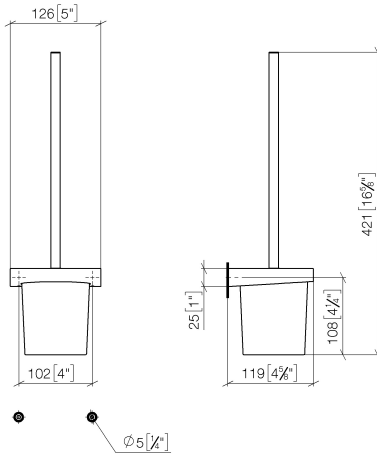

83 900 970

- crystal glass
- brush, matte black
- width 126mm
- height 415 mm
- 120mm projection

Fits: CL.1, LISSÉ, META

	Chrome	83 900 970-00
	Brushed Platinum	83 900 970-06
	Dark Chrome	83 900 970-19
	Light Gold	83 900 970-26
	Brushed Light Gold	83 900 970-27
	Brushed Durabronze (23kt Gold)	83 900 970-28
	Matte Black	83 900 970-33
	Brushed Bronze	83 900 970-42
	Brushed Champagne (22kt Gold)	83 900 970-46
	Champagne (22kt Gold)	83 900 970-47
	Brushed Chrome	83 900 970-93
	Brushed Dark Platinum	83 900 970-99

83 900 970

mm [inches]

83 900 970

Parts for other finishes can be found here: [Brushed Platinum](#)

Spare parts list

No.	Item Number	Name	Quantity used	Delivery time
1	90 20 97 507 00-00	handle	1	10
2	90 18 50 601 00 90	brush	1	2
3	90 90 04 008 00 82	glass	1	2
4	08 17 97 506-00	holder	1	10
5	90 31 11 030 00 90	pin	2	2
6	05 17 20 726 02 90	fixing set	1	2
7	08 17 20 726 90	holder	2	2