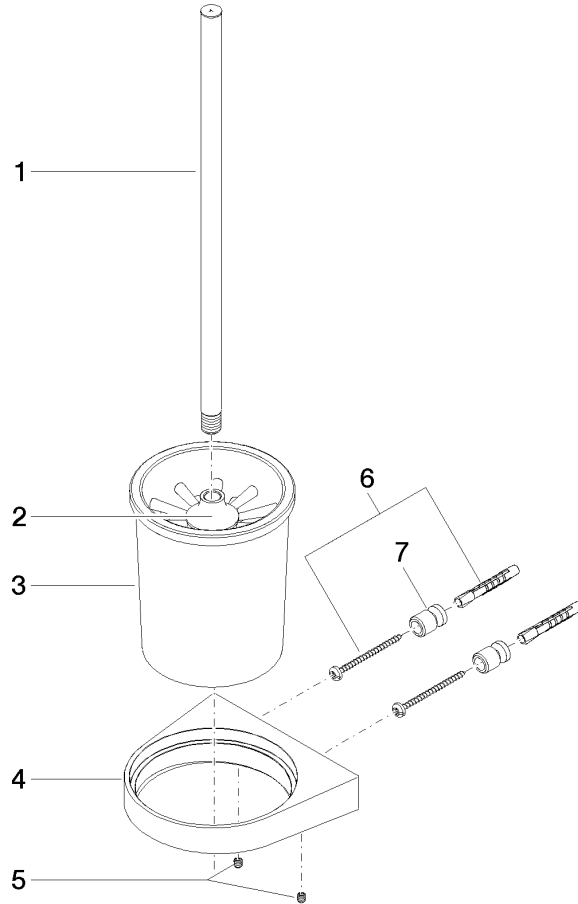

83 900 970

- crystal glass
- brush, matte black
- width 126mm
- height 415 mm
- 120mm projection

Fits: CL.1, LISSÉ, META

	Chrome	83 900 970-00
	Brushed Platinum	83 900 970-06
	Dark Chrome	83 900 970-19
	Light Gold	83 900 970-26
	Brushed Light Gold	83 900 970-27
	Brushed Durabronze (23kt Gold)	83 900 970-28
	Matte Black	83 900 970-33
	Brushed Bronze	83 900 970-42
	Brushed Champagne (22kt Gold)	83 900 970-46
	Champagne (22kt Gold)	83 900 970-47
	Brushed Chrome	83 900 970-93
	Brushed Dark Platinum	83 900 970-99

83 900 970

mm [inches]

83 900 970

Parts for other finishes can be found here: [Brushed Platinum](#)

Spare parts list

No.	Item Number	Name	Quantity used	Delivery time
1	90 20 97 507 00-00	handle	1	10
2	90 18 50 601 00 90	brush	1	2
3	90 90 04 008 00 82	glass	1	2
4	08 17 97 506-00	holder	1	10
5	90 31 11 030 00 90	pin	2	2
6	05 17 20 726 02 90	fixing set	1	2
7	08 17 20 726 90	holder	2	2